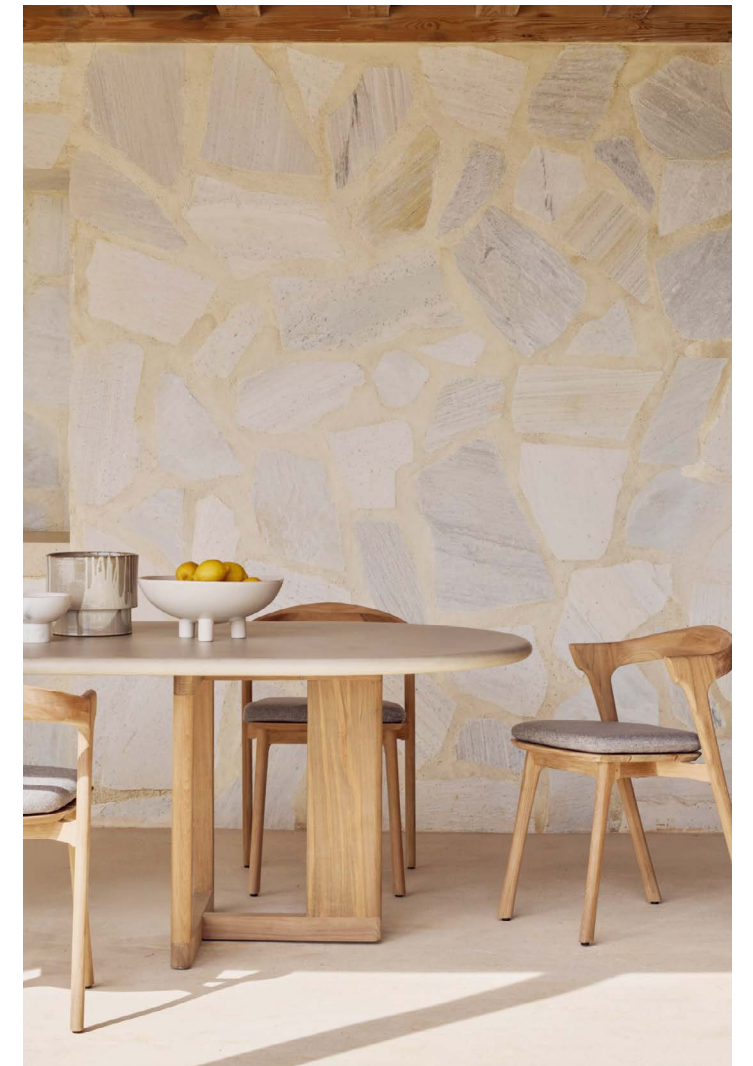

Trestle outdoor dining table (new)

length x width x height	concrete ^(V) + reclaimed teak ^(N)
240 × 110 × 76 cm | 94.5" x 43.5" x 30"	11251

concrete + reclaimed teak

light grey