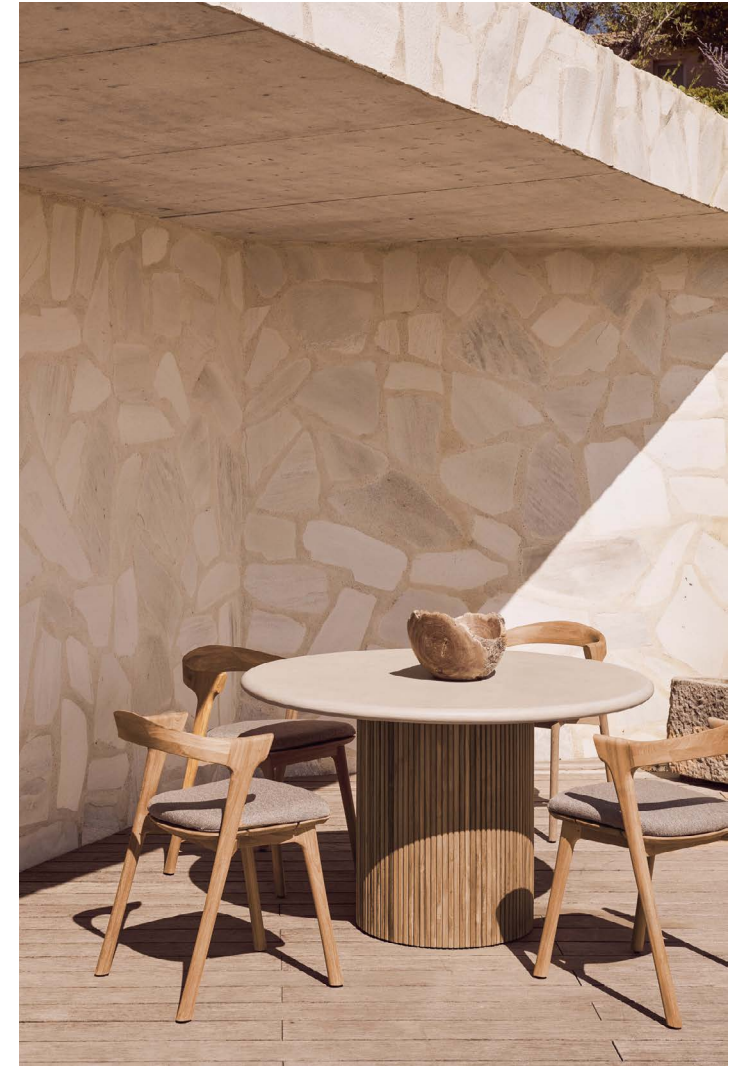

EX1 outdoor dining chair

length x width x height	teak ^N
43 × 56 × 83 cm | 17" × 22" × 32.5"	10285

teak